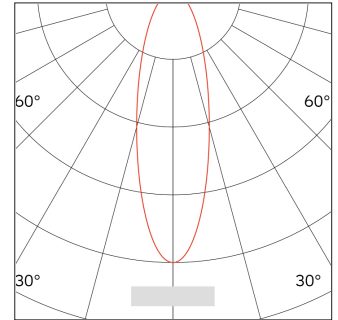

32.04520

ARTAX TRACK LIGHT

Light Distribution	ARTAX track light
Colour Temperature	2700/3000/3500/4000K
Colour Rendition Index	CRI 90
Optics	LENS
Beam Angle	20-35D/ 25-45D
Track Phases	1 Circuit/ 3 Circuit
Connected Load	9W
Luminous Flux Of The Luminaire	
Luminaire Efficacy	
Colour Deviation	SDCM <5
Light Source	LED
LED Type	COB
Dimming Method	Triac/1-10V/ Dali
Cover Material	Aluminum
Body Material	Aluminum
IP Rating	IP20
Housing Colour	Sandy White/ Sandy Black
Weight	0.4Kg
Technical Region	220-240V 50/60Hz

Light Beam Talbe
h(m) E(lx) D(m)

A high quality track light, and the best choice to define your space. Can free adjust the shape you requested by 4 pin at joints, can be zoom by rotate the Optics. And the fixture is Museum style one, it has good heat dissipation effect by its solid aluminum housing.