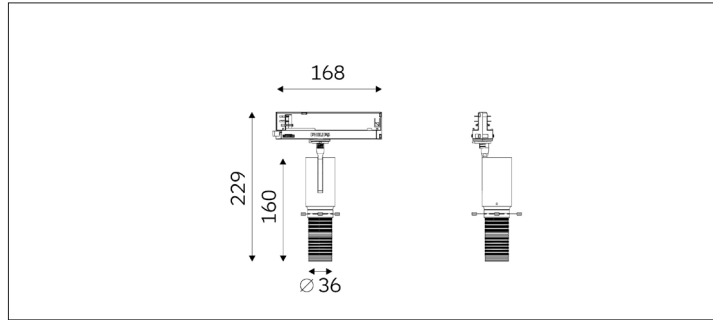

32.04520

ARTAX TRACK LIGHT

Light Distribution	ARTAX track light
Colour Temperature	2700/3000/3500/4000K
Colour Rendition Index	CRI 90
Optics	LENS
Beam Angle	20-35D/ 25-45D
Track Phases	1 Circuit/ 3 Circuit
Connected Load	9W
Luminous Flux Of The Luminaire	
Luminaire Efficacy	
Colour Deviation	SDCM <5
Light Source	LED
LED Type	COB
Dimming Method	Triac/1-10V/ Dali
Cover Material	Aluminum
Body Material	Aluminum
IP Rating	IP20
Housing Colour	Sandy White/ Sandy Black
Weight	0.4Kg
Technical Region	220-240V 50/60Hz

Light Beam Talbe
h(m) E(lx) D(m)

A high quality track light, and the best choice to define your space. Can free adjust the shape you requested by 4 pin at joints, can be zoom by rotate the Optics. And the fixture is Museum style one, it has good heat dissipation effect by its solid aluminum housing.