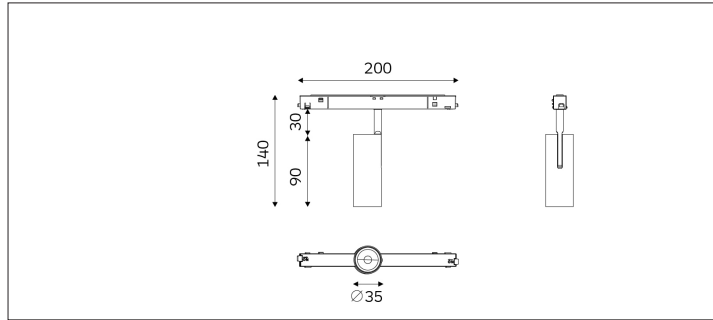

62.03517 SPECTRUM Track Lighting

Connected Load	9W
Colour Temperature	2700/3000/3500/4000K
Colour Rendition Index	CRI 90
Optics	LENS
Beam Angle	16D/23D/38D/49D
Track	Low Voltage Track
Light Distribution	SPECTRUM Track Lighting
Luminous Flux Of The Luminaire	612lm
Luminaire Efficacy	69lm/W
Colour Deviation	SDCM < 5
Light Source	LED
LED Type	COB
Dimming Method	1-10V/ Dali
Cover Material	Aluminum
Body Material	Aluminum
IP Rating	IP20
Housing Colour	Sandy White/ Sandy Black
Weight	0.3Kg
Technical Region	Input 48V

Light Beam Talbe		
h(m)	E(lx)	D(m)
		16°
1.0	6115	0.27
2.0	1528	0.55
3.0	679	0.82
4.0	382	1.09
5.0	244	1.37

It is an individual solution with a high degree of flexibility. all inserts are mounted completely without tools and held within the profile by a magnetic force. With just one flick of the wrist, you can adjust the inserts as needed at any time to set the scene for your desired object. Application areas: residential, hotel, restaurants, retail and other high-end places.