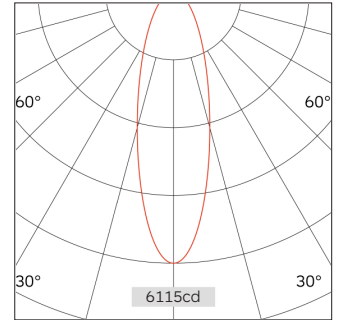

62.03517 SPECTRUM Track Lighting

Connected Load	9W
Colour Temperature	2700/3000/3500/4000K
Colour Rendition Index	CRI 90
Optics	LENS
Beam Angle	16D/23D/38D/49D
Track	Low Voltage Track
Light Distribution	SPECTRUM Track Lighting
Luminous Flux Of The Luminaire	612lm
Luminaire Efficacy	69lm/W
Colour Deviation	SDCM < 5
Light Source	LED
LED Type	COB
Dimming Method	1-10V/ Dali
Cover Material	Aluminum
Body Material	Aluminum
IP Rating	IP20
Housing Colour	Sandy White/ Sandy Black
Weight	0.3Kg
Technical Region	Input 48V