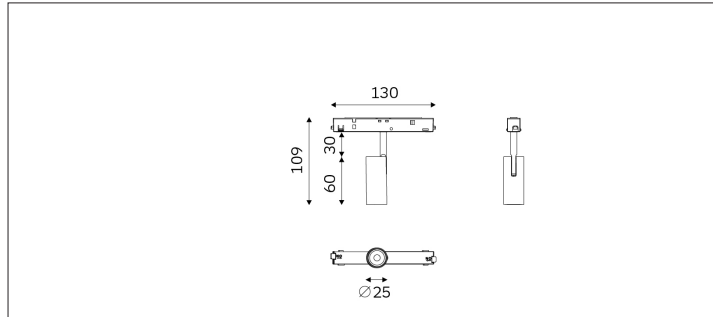

62.02513 SPECTRUM Track Lighting

Connected Load	3.8W
Colour Temperature	2700/3000/3500/4000K
Colour Rendition Index	CRI 90
Optics	LENS
Beam Angle	17D/26D/31D/53D
Track	Low Voltage Track
Light Distribution	SPECTRUM Track Lighting
Luminous Flux Of The Luminaire	197lm
Luminaire Efficacy	52lm/W
Colour Deviation	SDCM < 5
Light Source	LED
LED Type	SMD
Dimming Method	1-10V/ Dali
Cover Material	Aluminum
Body Material	Aluminum
IP Rating	IP20
Housing Colour	Sandy White/ Sandy Black
Weight	0.25Kg
Technical Region	Input 48V

Light Beam Talbe		
h(m)	E(lx)	D(m)
		17°
1.0	1519	0.30
2.0	379	0.60
3.0	168	0.90
4.0	94	1.20
5.0	60	1.50

It is an individual solution with a high degree of flexibility. all inserts are mounted completely without tools and held within the profile by a magnetic force. With just one flick of the wrist, you can adjust the inserts as needed at any time to set the scene for your desired object. Application areas: residential, hotel, restaurants, retail and other high-end places.