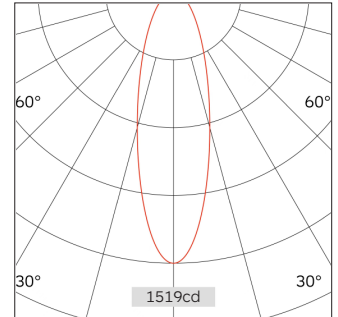

62.02513 SPECTRUM Track Lighting

Connected Load	3.8W
Colour Temperature	2700/3000/3500/4000K
Colour Rendition Index	CRI 90
Optics	LENS
Beam Angle	17D/26D/31D/53D
Track	Low Voltage Track
Light Distribution	SPECTRUM Track Lighting
Luminous Flux Of The Luminaire	197lm
Luminaire Efficacy	52lm/W
Colour Deviation	SDCM < 5
Light Source	LED
LED Type	SMD
Dimming Method	1-10V/ Dali
Cover Material	Aluminum
Body Material	Aluminum
IP Rating	IP20
Housing Colour	Sandy White/ Sandy Black
Weight	0.25Kg
Technical Region	Input 48V