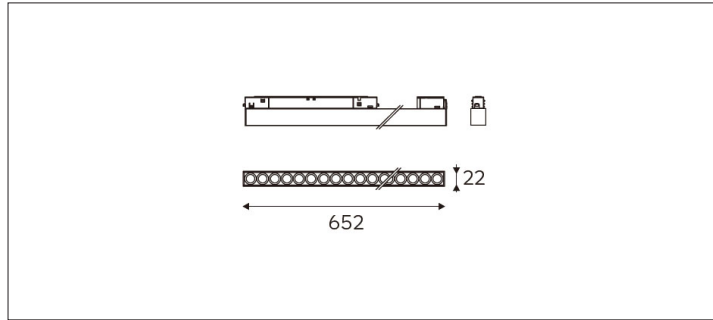

# 61.02361 MAGENTRA Low Voltage Linear Light

Connected Load	27W
Colour Temperature	2700/3000/3500/4000K
Colour Rendition Index	CRI 90
Optics	LENS
Beam Angle	21D/29D/41D
Track	Low Voltage Track
Light Distribution	Magenta Linear Lighting
Luminous Flux Of The Luminaire	2691lm
Luminaire Efficacy	100lm/W
Colour Deviation	SDCM<5
Light Source	LED
LED Type	SMD
Dimming Method	1-10V/ Dali
Cover Material	Aluminum
Body Material	Aluminum
IP Rating	IP20
Housing Colour	Matt White/ Matt Black
Weight	0.4Kg
Technical Region	Input 48V

## Light Beam Table

H(m)	E(lx)	D(m)
		21°
1.0	12634.52	0.37
2.0	3158.63	0.75
3.0	1403.84	1.12
4.0	789.66	1.49
5.0	505.38	1.87

Ideal for retail and commercial spaces with height limitations or highlight display needs: fashion boutiques, home furnishing stores, branded chain stores, vehicle exhibitions, jewelry and accessory counters, upscale hotels, museums, showroom halls, display windows, and other precision lighting areas.