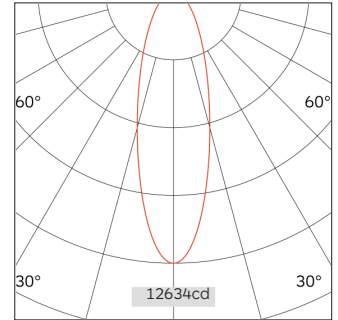

# 61.02361 MAGENTRA Low Voltage Linear Light

Connected Load	27W
Colour Temperature	2700/3000/3500/4000K
Colour Rendition Index	CRI 90
Optics	LENS
Beam Angle	21D/29D/41D
Track	Low Voltage Track
Light Distribution	Magenta Linear Lighting
Luminous Flux Of The Luminaire	2691lm
Luminaire Efficacy	100lm/W
Colour Deviation	SDCM<5
Light Source	LED
LED Type	SMD
Dimming Method	1-10V/ Dali
Cover Material	Aluminum
Body Material	Aluminum
IP Rating	IP20
Housing Colour	Matt White/ Matt Black
Weight	0.4Kg
Technical Region	Input 48V

## Light Beam Table

H(m)	E(lx)	D(m)
		21°
1.0	12634.52	0.37
2.0	3158.63	0.75
3.0	1403.84	1.12
4.0	789.66	1.49
5.0	505.38	1.87

Ideal for retail and commercial spaces with height limitations or highlight display needs: fashion boutiques, home furnishing stores, branded chain stores, vehicle exhibitions, jewelry and accessory counters, upscale hotels, museums, showroom halls, display windows, and other precision lighting areas.