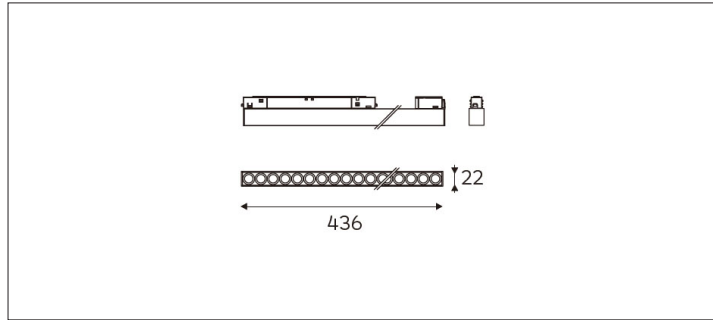

61.02360 MAGENTRA Low Voltage Linear Light

Connected Load	20W
Colour Temperature	2700/3000/3500/4000K
Colour Rendition Index	CRI 90
Optics	LENS
Beam Angle	21D/29D/41D
Track	Low Voltage Track
Light Distribution	Magenta Linear Lighting
Luminous Flux Of The Luminaire	2041lm
Luminaire Efficacy	102lm/W
Colour Deviation	SDCM<5
Light Source	LED
LED Type	SMD
Dimming Method	1-10V/ Dali
Cover Material	Aluminum
Body Material	Aluminum
IP Rating	IP20
Housing Colour	Matt White/ Matt Black
Weight	0.4Kg
Technical Region	Input 48V

Light Beam Table

H(m)	E(lx)	D(m)
		21°
1.0	8854.13	0.38
2.0	2213.53	0.76
3.0	983.79	1.14
4.0	553.38	1.52
5.0	354.17	1.90

Ideal for retail and commercial spaces with height limitations or highlight display needs: fashion boutiques, home furnishing stores, branded chain stores, vehicle exhibitions, jewelry and accessory counters, upscale hotels, museums, showroom halls, display windows, and other precision lighting areas.