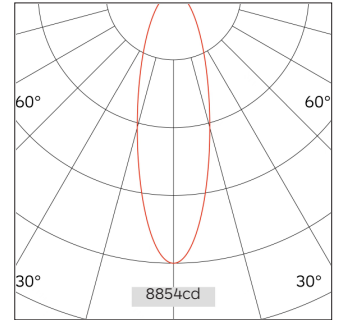

61.02360 MAGENTRA Low Voltage Linear Light

Connected Load	20W
Colour Temperature	2700/3000/3500/4000K
Colour Rendition Index	CRI 90
Optics	LENS
Beam Angle	21D/29D/41D
Track	Low Voltage Track
Light Distribution	Magenta Linear Lighting
Luminous Flux Of The Luminaire	2041lm
Luminaire Efficacy	102lm/W
Colour Deviation	SDCM<5
Light Source	LED
LED Type	SMD
Dimming Method	1-10V/ Dali
Cover Material	Aluminum
Body Material	Aluminum
IP Rating	IP20
Housing Colour	Matt White/ Matt Black
Weight	0.4Kg
Technical Region	Input 48V

Light Beam Table

H(m)	E(lx)	D(m)
		21°
1.0	8854.13	0.38
2.0	2213.53	0.76
3.0	983.79	1.14
4.0	553.38	1.52
5.0	354.17	1.90

Ideal for retail and commercial spaces with height limitations or highlight display needs: fashion boutiques, home furnishing stores, branded chain stores, vehicle exhibitions, jewelry and accessory counters, upscale hotels, museums, showroom halls, display windows, and other precision lighting areas.