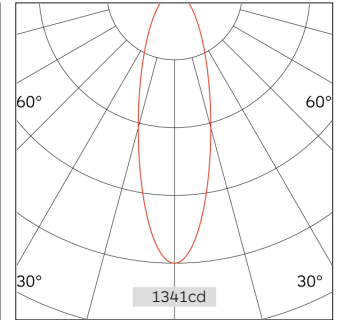

61.02358 MAGENTRA Low Voltage Linear Lighting

Connected Load	27W
Colour Temperature	2700/3000/3500/4000K
Colour Rendition Index	CRI 90
Optics	PC Cover
Beam Angle	wide flood 90°
Track	Low Voltage Track
Light Distribution	MAGENTRA Linear Lighting
Luminous Flux Of The Luminaire	2642lm
Luminaire Efficacy	99lm/W
Colour Deviation	SDCM < 5
Light Source	LED
LED Type	SMD
Dimming Method	1-10V/ Dali
Cover Material	Aluminum
Body Material	Aluminum
IP Rating	IP20
Housing Colour	Matt White/ Matt Black
Weight	0.7Kg
Technical Region	Input 48V

Light Beam Table		
h(m)	E(lx)	D(m)
		90°
1.0	1341.28	1.91
2.0	335.32	3.82
3.0	149.03	5.73
4.0	83.83	7.63
5.0	53.65	9.54

Widely used in commercial applications including fashion stores, furniture exhibitions, branded boutiques, vehicle display halls, jewelry galleries, high-end hotels, retail chains, museums, display windows, checkout counters, and other areas needing focused accent lighting.