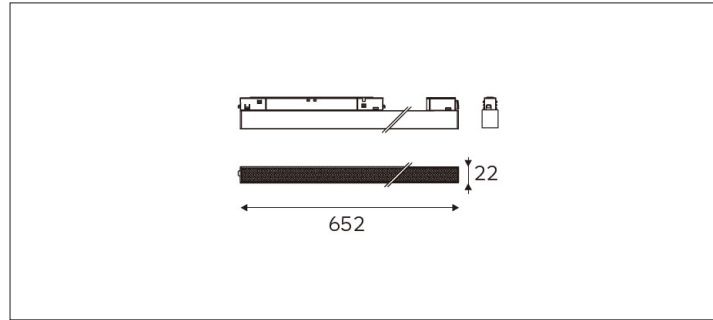

61.02358 MAGENTRA Low Voltage Linear Lighting

Connected Load	27W
Colour Temperature	2700/3000/3500/4000K
Colour Rendition Index	CRI 90
Optics	PC Cover
Beam Angle	wide flood 90°
Track	Low Voltage Track
Light Distribution	MAGENTRA Linear Lighting
Luminous Flux Of The Luminaire	2642lm
Luminaire Efficacy	99lm/W
Colour Deviation	SDCM < 5
Light Source	LED
LED Type	SMD
Dimming Method	1-10V/ Dali
Cover Material	Aluminum
Body Material	Aluminum
IP Rating	IP20
Housing Colour	Matt White/ Matt Black
Weight	0.7Kg
Technical Region	Input 48V

Light Beam Table		
h(m)	E(lx)	D(m)
		90°
1.0	1341.28	1.91
2.0	335.32	3.82
3.0	149.03	5.73
4.0	83.83	7.63
5.0	53.65	9.54

Widely used in commercial applications including fashion stores, furniture exhibitions, branded boutiques, vehicle display halls, jewelry galleries, high-end hotels, retail chains, museums, display windows, checkout counters, and other areas needing focused accent lighting.