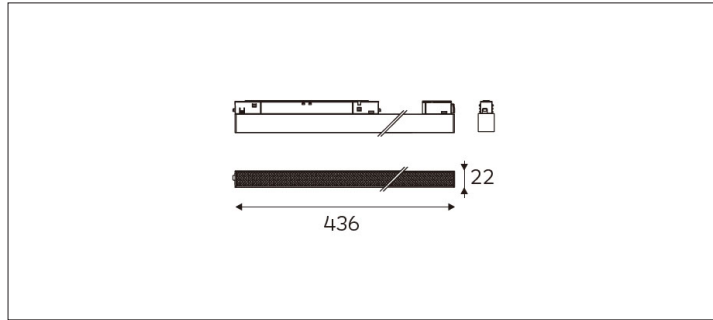

61.02357 MAGENTRA Low Voltage Linear Lighting

Connected Load	20W
Colour Temperature	2700/3000/3500/4000K
Colour Rendition Index	CRI 90
Optics	PC Cover
Beam Angle	wide flood 90°
Track	Low Voltage Track
Light Distribution	MAGENTRA Linear Lighting
Luminous Flux Of The Luminaire	1831lm
Luminaire Efficacy	93lm/W
Colour Deviation	SDCM <5
Light Source	LED
LED Type	SMD
Dimming Method	1-10V/ Dali
Cover Material	Aluminum
Body Material	Aluminum
IP Rating	IP20
Housing Colour	Matt White/ Matt Black
Weight	0.5Kg
Technical Region	Input 48V

Light Beam Talbe		
h(m)	E(lx)	D(m)
		90°
1.0	996.14	1.82
2.0	249.04	3.63
3.0	110.68	5.45
4.0	62.26	7.26
5.0	39.85	9.08

Widely used in commercial applications including fashion stores, furniture exhibitions, branded boutiques, vehicle display halls, jewelry galleries, high-end hotels, retail chains, museums, display windows, checkout counters, and other areas needing focused accent lighting.