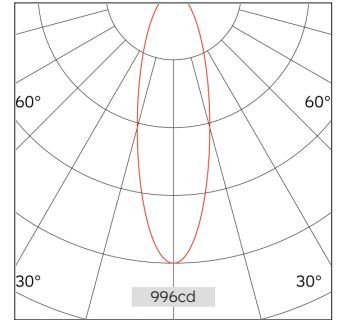

61.02357 MAGENTRA Low Voltage Linear Lighting

Connected Load	20W
Colour Temperature	2700/3000/3500/4000K
Colour Rendition Index	CRI 90
Optics	PC Cover
Beam Angle	wide flood 90°
Track	Low Voltage Track
Light Distribution	MAGENTRA Linear Lighting
Luminous Flux Of The Luminaire	1831lm
Luminaire Efficacy	93lm/W
Colour Deviation	SDCM <5
Light Source	LED
LED Type	SMD
Dimming Method	1-10V/ Dali
Cover Material	Aluminum
Body Material	Aluminum
IP Rating	IP20
Housing Colour	Matt White/ Matt Black
Weight	0.5Kg
Technical Region	Input 48V

Light Beam Talbe		
h(m)	E(lx)	D(m)
		90°
1.0	996.14	1.82
2.0	249.04	3.63
3.0	110.68	5.45
4.0	62.26	7.26
5.0	39.85	9.08

Widely used in commercial applications including fashion stores, furniture exhibitions, branded boutiques, vehicle display halls, jewelry galleries, high-end hotels, retail chains, museums, display windows, checkout counters, and other areas needing focused accent lighting.