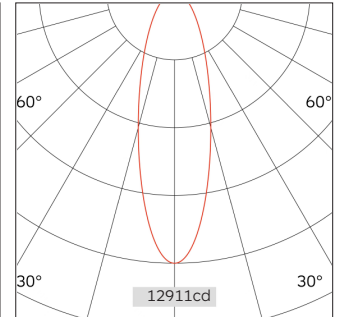

61.02375 MAGENTRA Low Voltage Linear Light

Connected Load	29W
Colour Temperature	2700/3000/3500/4000K
Colour Rendition Index	CRI 90
Optics	LENS
Beam Angle	27D/36D/50D/69D
Track	Low Voltage Track
Light Distribution	Magenta Linear Lighting
Luminous Flux Of The Luminaire	2817lm
Luminaire Efficacy	97lm/W
Colour Deviation	SDCM < 5
Light Source	LED
LED Type	SMD
Dimming Method	1-10V/ Dali
Cover Material	Aluminum
Body Material	Aluminum
IP Rating	IP20
Housing Colour	Matt White/ Matt Black
Weight	0.4Kg
Technical Region	Input 48V

Light Beam Table

H(m)	E(lx)	D(m)
		27°
1.0	12911.16	0.48
2.0	3227.79	0.97
3.0	1434.57	1.45
4.0	806.95	1.93
5.0	516.45	2.42

Ideal for retail and commercial spaces with height limitations or highlight display needs: fashion boutiques, home furnishing stores, branded chain stores, vehicle exhibitions, jewelry and accessory counters, upscale hotels, museums, showroom halls, display windows, and other precision lighting areas.