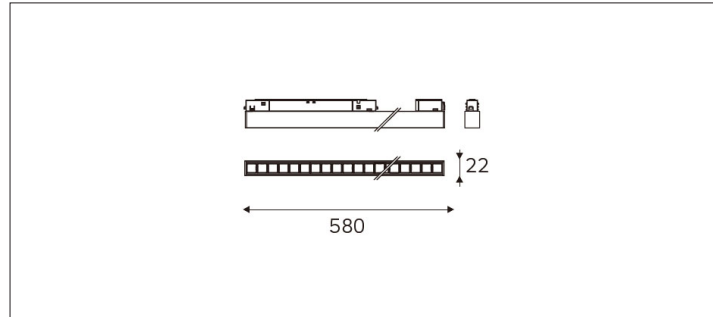

61.02375 MAGENTRA Low Voltage Linear Light

Connected Load	29W
Colour Temperature	2700/3000/3500/4000K
Colour Rendition Index	CRI 90
Optics	LENS
Beam Angle	27D/36D/50D/69D
Track	Low Voltage Track
Light Distribution	Magenta Linear Lighting
Luminous Flux Of The Luminaire	2817lm
Luminaire Efficacy	97lm/W
Colour Deviation	SDCM < 5
Light Source	LED
LED Type	SMD
Dimming Method	1-10V/ Dali
Cover Material	Aluminum
Body Material	Aluminum
IP Rating	IP20
Housing Colour	Matt White/ Matt Black
Weight	0.4Kg
Technical Region	Input 48V

Light Beam Table

H(m)	E(lx)	D(m)
		27°
1.0	12911.16	0.48
2.0	3227.79	0.97
3.0	1434.57	1.45
4.0	806.95	1.93
5.0	516.45	2.42

Ideal for retail and commercial spaces with height limitations or highlight display needs: fashion boutiques, home furnishing stores, branded chain stores, vehicle exhibitions, jewelry and accessory counters, upscale hotels, museums, showroom halls, display windows, and other precision lighting areas.