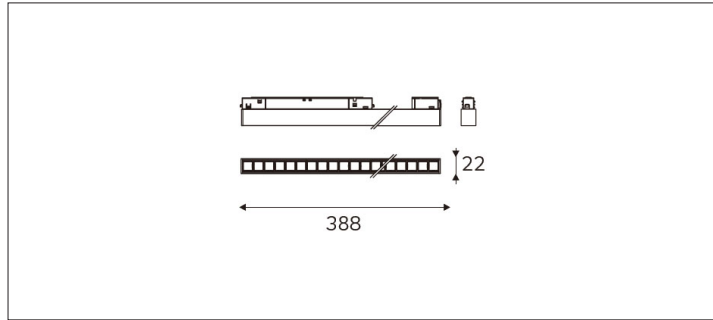

61.02373 MAGENTRA Low Voltage Linear Light

Connected Load	22W
Colour Temperature	2700/3000/3500/4000K
Colour Rendition Index	CRI 90
Optics	LENS
Beam Angle	27D/36D/50D/69D
Track	Low Voltage Track
Light Distribution	Magenta Linear Lighting
Luminous Flux Of The Luminaire	1995lm
Luminaire Efficacy	90lm/W
Colour Deviation	SDCM < 5
Light Source	LED
LED Type	SMD
Dimming Method	1-10V/ Dali
Cover Material	Aluminum
Body Material	Aluminum
IP Rating	IP20
Housing Colour	Matt White/ Matt Black
Weight	0.4Kg
Technical Region	Input 48V

Light Beam Table

H(m)	E(lx)	D(m)
		27°
1.0	9797.82	0.48
2.0	2449.46	0.95
3.0	1088.65	1.43
4.0	612.36	1.91
5.0	391.91	2.39

Ideal for retail and commercial spaces with height limitations or highlight display needs: fashion boutiques, home furnishing stores, branded chain stores, vehicle exhibitions, jewelry and accessory counters, upscale hotels, museums, showroom halls, display windows, and other precision lighting areas.