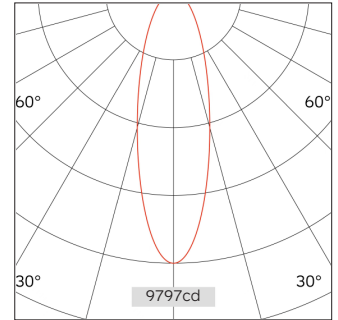

61.02373 MAGENTRA Low Voltage Linear Light

Connected Load	22W
Colour Temperature	2700/3000/3500/4000K
Colour Rendition Index	CRI 90
Optics	LENS
Beam Angle	27D/36D/50D/69D
Track	Low Voltage Track
Light Distribution	Magenta Linear Lighting
Luminous Flux Of The Luminaire	1995lm
Luminaire Efficacy	90lm/W
Colour Deviation	SDCM < 5
Light Source	LED
LED Type	SMD
Dimming Method	1-10V/ Dali
Cover Material	Aluminum
Body Material	Aluminum
IP Rating	IP20
Housing Colour	Matt White/ Matt Black
Weight	0.4Kg
Technical Region	Input 48V

Light Beam Table

H(m)	E(lx)	D(m)
		27°
1.0	9797.82	0.48
2.0	2449.46	0.95
3.0	1088.65	1.43
4.0	612.36	1.91
5.0	391.91	2.39

Ideal for retail and commercial spaces with height limitations or highlight display needs: fashion boutiques, home furnishing stores, branded chain stores, vehicle exhibitions, jewelry and accessory counters, upscale hotels, museums, showroom halls, display windows, and other precision lighting areas.