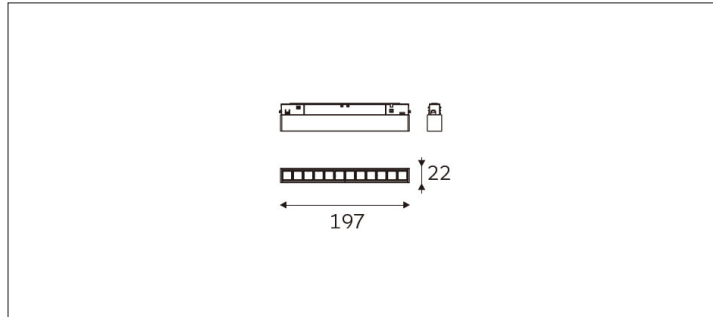

# 61.02372 MAGENTRA Low Voltage Linear Light

Connected Load	11W
Colour Temperature	2700/3000/3500/4000K
Colour Rendition Index	CRI 90
Optics	LENS
Beam Angle	26D/36D/50D/69D
Track	Low Voltage Track
Light Distribution	Magenta Linear Lighting
Luminous Flux Of The Luminaire	959lm
Luminaire Efficacy	87lm/W
Colour Deviation	SDCM < 5
Light Source	LED
LED Type	SMD
Dimming Method	1-10V/ Dali
Cover Material	Aluminum
Body Material	Aluminum
IP Rating	IP20
Housing Colour	Matt White/ Matt Black
Weight	0.3Kg
Technical Region	Input 48V

Light Beam Table

H(m)	E(lx)	D(m)
		26°
1.0	4934.72	0.47
2.0	1233.68	0.95
3.0	548.30	1.42
4.0	308.42	1.90
5.0	197.39	2.37

Ideal for retail and commercial spaces with height limitations or highlight display needs: fashion boutiques, home furnishing stores, branded chain stores, vehicle exhibitions, jewelry and accessory counters, upscale hotels, museums, showroom halls, display windows, and other precision lighting areas.