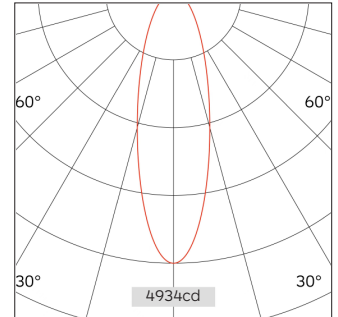

# 61.02372 MAGENTRA Low Voltage Linear Light

Connected Load	11W
Colour Temperature	2700/3000/3500/4000K
Colour Rendition Index	CRI 90
Optics	LENS
Beam Angle	26D/36D/50D/69D
Track	Low Voltage Track
Light Distribution	Magenta Linear Lighting
Luminous Flux Of The Luminaire	959lm
Luminaire Efficacy	87lm/W
Colour Deviation	SDCM < 5
Light Source	LED
LED Type	SMD
Dimming Method	1-10V/ Dali
Cover Material	Aluminum
Body Material	Aluminum
IP Rating	IP20
Housing Colour	Matt White/ Matt Black
Weight	0.3Kg
Technical Region	Input 48V

Light Beam Table

H(m)	E(lx)	D(m)
		26°
1.0	4934.72	0.47
2.0	1233.68	0.95
3.0	548.30	1.42
4.0	308.42	1.90
5.0	197.39	2.37

Ideal for retail and commercial spaces with height limitations or highlight display needs: fashion boutiques, home furnishing stores, branded chain stores, vehicle exhibitions, jewelry and accessory counters, upscale hotels, museums, showroom halls, display windows, and other precision lighting areas.