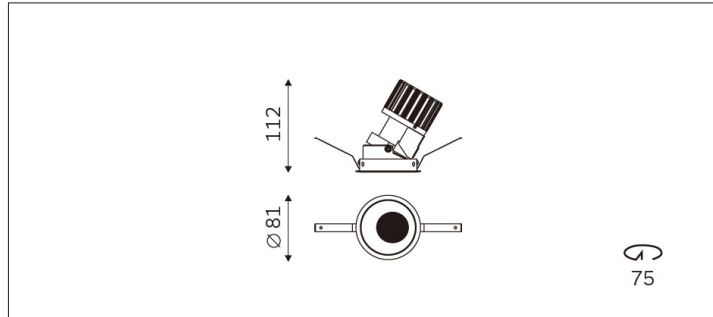

52.07529 FLEXI Recessed Downlight

| | |
|--------------------------------|--------------------------|
| Light Distribution | FLEXI Recessed Downlight |
| Colour Temperature | 2700/3000/3500/4000K |
| Colour Rendition Index | CRI 90 |
| Optics | Lens |
| Beam Angle | 19D/29D/40D/50D |
| Cut Out | 75mm |
| Connected Load | 15W |
| Luminous Flux Of The Luminaire | 1528lm |
| Luminaire Efficacy | 103m/W |
| Colour Deviation | SDCM < 5 |
| Light Source | LED |
| LED Type | COB |
| Dimming Method | Triac/0-10V/ Dali |
| Cover Material | Aluminum |
| Body Material | Aluminum |
| IP Rating | IP20 |
| Housing Colour | Sandy White/ Sandy Black |
| Weight | 0.4Kg |
| Technical Region | 220-240V 50/60Hz |

Light Beam Table

| H(m) | E(lx) | D(m) |
|------|---------|------|
| | | 19° |
| 1.0 | 7802.31 | 0.33 |
| 2.0 | 1950.58 | 0.66 |
| 3.0 | 866.92 | 0.99 |
| 4.0 | 487.64 | 1.31 |
| 5.0 | 312.09 | 1.64 |

This recessed LED downlight is perfect for accent lighting in showrooms, galleries, museums, brand display areas, and designer studios. Available in multiple beam angles and color temperatures (2700K/3000K/4000K), it provides precise lighting control to enhance the display effect and highlight featured areas.