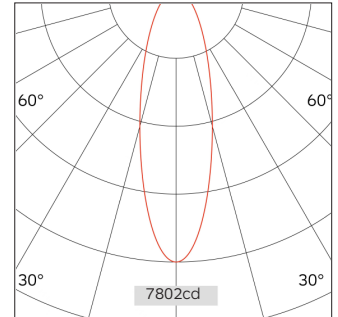

52.07529 FLEXI Recessed Downlight

| | |
|--------------------------------|--------------------------|
| Light Distribution | FLEXI Recessed Downlight |
| Colour Temperature | 2700/3000/3500/4000K |
| Colour Rendition Index | CRI 90 |
| Optics | Lens |
| Beam Angle | 19D/29D/40D/50D |
| Cut Out | 75mm |
| Connected Load | 15W |
| Luminous Flux Of The Luminaire | 1528lm |
| Luminaire Efficacy | 103m/W |
| Colour Deviation | SDCM < 5 |
| Light Source | LED |
| LED Type | COB |
| Dimming Method | Triac/0-10V/ Dali |
| Cover Material | Aluminum |
| Body Material | Aluminum |
| IP Rating | IP20 |
| Housing Colour | Sandy White/ Sandy Black |
| Weight | 0.4Kg |
| Technical Region | 220-240V 50/60Hz |

Light Beam Table

| H(m) | E(lx) | D(m) |
|------|---------|------|
| | | 19° |
| 1.0 | 7802.31 | 0.33 |
| 2.0 | 1950.58 | 0.66 |
| 3.0 | 866.92 | 0.99 |
| 4.0 | 487.64 | 1.31 |
| 5.0 | 312.09 | 1.64 |

This recessed LED downlight is perfect for accent lighting in showrooms, galleries, museums, brand display areas, and designer studios. Available in multiple beam angles and color temperatures (2700K/3000K/4000K), it provides precise lighting control to enhance the display effect and highlight featured areas.